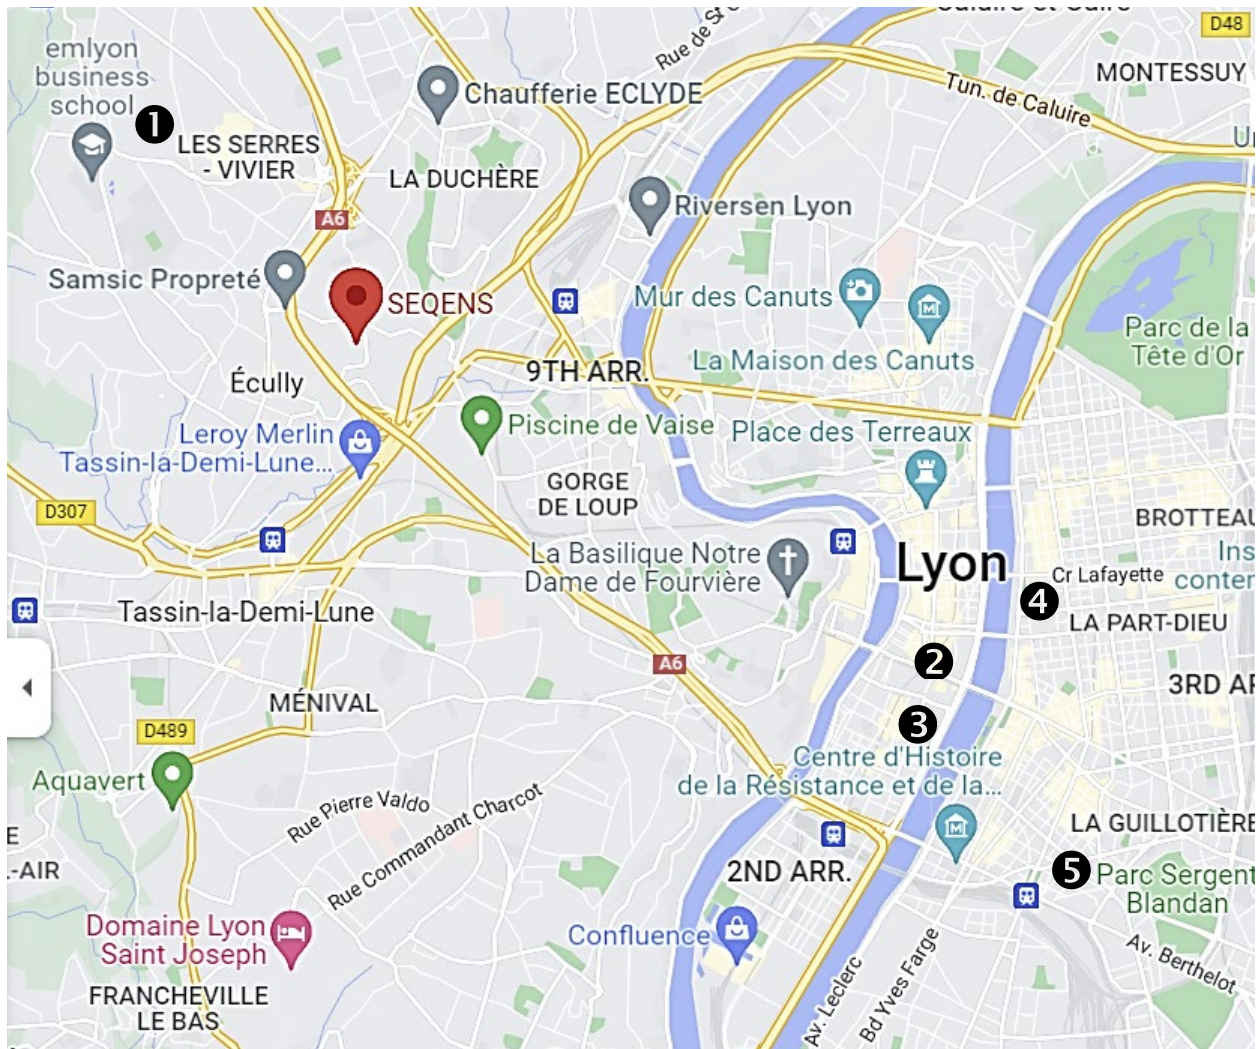

Lyon Hotels

Hotel locations are approximate

Hotel	Reservation Link	Distance from emlyon	Transportation to emlyon	Sample Rates (Non-refundable/refundable)
① Hotel Campanile Lyon Nord Ecully	https://lyon-nord-ecully.campanile.com/en-us/	110 m	N/A (2 – 5 minute walk)	€89.82/€101.72
② Mercure Lyon Beaux Arts	https://all.accor.com/hotel/2949/index.en.shtml	8 km	Uber/cab: €20, 15 minutes Public transport: €2, 30 – 40 minutes	\$127.24/\$150.97
③ Hotel Globe & Cecil	https://globeetcecilhotel.com	7.6 km	Uber/cab: €20, 15 minutes Public transport: €2, 30 – 40 minutes	€89.58/€105 €
④ Hotel Okko	https://www.okkohotels.com	7.8 km	Uber/cab: €20, 15 minutes Public transport: €2, 35 – 45 minutes	€111.60/€129.60
⑤ Mama Shelter	https://fr.mamashelter.com/lyon/	8.9 km	Uber/cab: €20, 15 minutes Public transport: €2, 40 – 50 minutes	\$97.54/\$141.38

Ecully Hotels

Hotel locations are approximate

Hotel	Reservation Link	Distance from emlyon	Transportation to emlyon	Sample Rates
1 Hotel Campanile Lyon Nord Ecully	https://lyon-nord-ecully.campanile.com/en-us/	110 m	N/A (2 – 5 minute walk)	€89.82 (non refundable) / €101.72 (non refundable, includes breakfast) €105.67 (refundable to 6:00 pm day of arrival) / €117.57 (refundable to 6:00 pm day of arrival, includes breakfast)
2 Kyriad Lyon Ouest	https://lyon-ouest-limonest.kyriad.com/en-us/	3.2 km	Cab/Uber: €8, 8 – 10 minutes Public transport: €2, 20 – 30 minutes	€81.25 (refundable 72 hours prior to arrival) / €92.92 (refundable 72 hours prior to arrival, includes breakfast) €90.28 (refundable to 6:00 pm day of arrival) / €101.94 (refundable to 6:00 pm day of arrival, includes breakfast)
3 Golden Tulip	https://lyon-ouest.goldentulip.com/en-us/	2.9 km	Cab/Uber: €8, 8 – 10 minutes Public transport: €2, 20 – 30 minutes	€89 (refundable 72 hours prior to arrival) / €116 (refundable 72 hours prior to arrival) (includes breakfast)