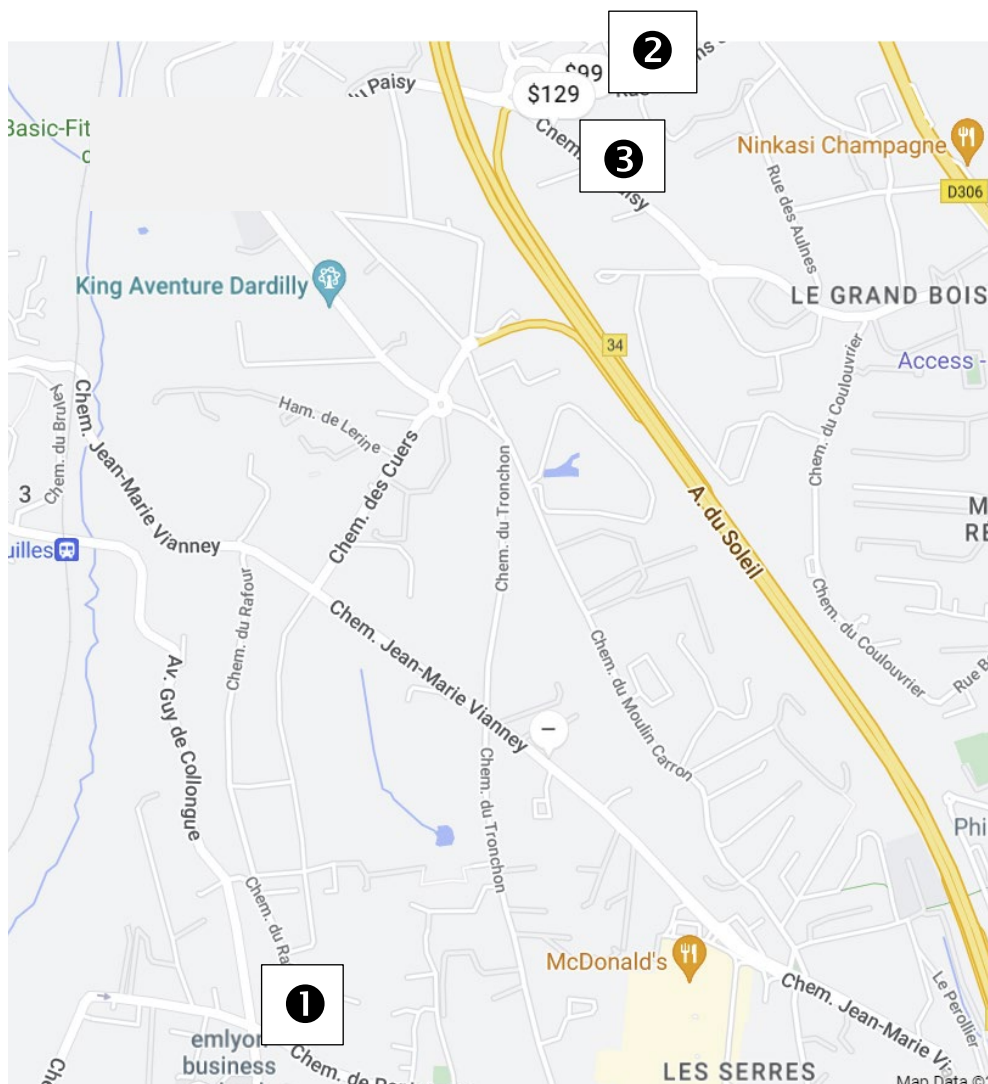

Lyon Hotels

Hotel locations are approximate

Hotel	Reservation Link	Distance from emlyon	Transportation to emlyon	Sample Rates (Non-refundable/refundable)
① Hotel Campanile Lyon Nord Ecully	https://lyon-nord-ecully.campanile.com/en-us/	110 m	N/A (2 – 5 minute walk)	€89.82/€101.72
② Mercure Lyon Beaux Arts	https://all.accor.com/hotel/2949/index.en.shtml	8 km	Uber/cab: €20, 15 minutes Public transport: €2, 30 – 40 minutes	\$127.24/\$150.97
③ Hotel Globe & Cecil	https://globeetcecilhotel.com	7.6 km	Uber/cab: €20, 15 minutes Public transport: €2, 30 – 40 minutes	€89.58/€105 €
④ Hotel Okko	https://www.okkohotels.com	7.8 km	Uber/cab: €20, 15 minutes Public transport: €2, 35 – 45 minutes	€111.60/€129.60
⑤ Mama Shelter	https://fr.mamashelter.com/lyon/	8.9 km	Uber/cab: €20, 15 minutes Public transport: €2, 40 – 50 minutes	\$97.54/\$141.38

Ecully Hotels

Hotel locations are approximate

Hotel	Reservation Link	Distance from emlyon	Transportation to emlyon	Sample Rates
1 Hotel Campanile Lyon Nord Ecully	https://lyon-nord-ecully.campanile.com/en-us/	110 m	N/A (2 – 5 minute walk)	€89.82 (non refundable) / €101.72 (non refundable, includes breakfast) €105.67 (refundable to 6:00 pm day of arrival) / €117.57 (refundable to 6:00 pm day of arrival, includes breakfast)
2 Kyriad Lyon Ouest	https://lyon-ouest-limonest.kyriad.com/en-us/	3.2 km	Cab/Uber: €8, 8 – 10 minutes Public transport: €2, 20 – 30 minutes	€81.25 (refundable 72 hours prior to arrival) / €92.92 (refundable 72 hours prior to arrival, includes breakfast) €90.28 (refundable to 6:00 pm day of arrival) / €101.94 (refundable to 6:00 pm day of arrival, includes breakfast)
3 Golden Tulip	https://lyon-ouest.goldentulip.com/en-us/	2.9 km	Cab/Uber: €8, 8 – 10 minutes Public transport: €2, 20 – 30 minutes	€89 (refundable 72 hours prior to arrival) / €116 (refundable 72 hours prior to arrival) (includes breakfast)