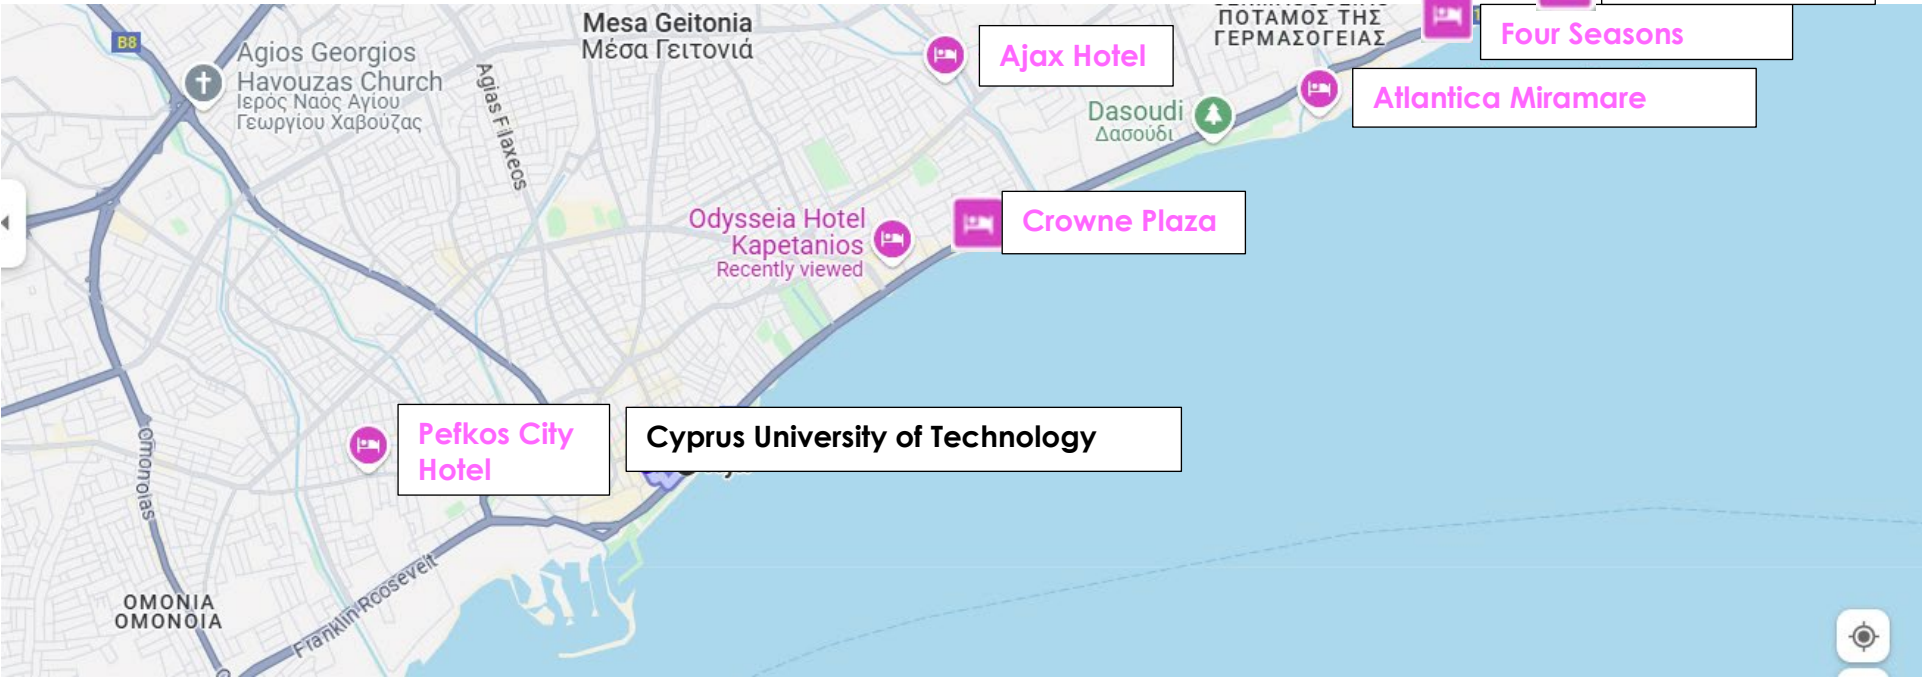

### WALKING DISTANCE TO CYPRUS UNIVERSITY OF TECHNOLOGY

HOTEL	ADDRESS	WALKING DISTANCE	HOTEL WEBSITE
Sir Paul Hotel	5 Ifigeneias Str	200M/3 MIN	<a href="https://sirpaulhotel.com">https://sirpaulhotel.com</a>
La Maltese Mansion	Ag.Andreou Anexartisias	300M/3 MIN	<a href="https://lamaltesemansion.reserve-online.net/">https://lamaltesemansion.reserve-online.net/</a>
Alinea Urban Saripolou Square	St 8, Georgiou Gennadiou	140M/2 MIN	<a href="https://alinea.com.cy/">https://alinea.com.cy/</a>
Alinea Market Agora Square	Ptolemaion 5	280M/4 MIN	<a href="https://alinea.com.cy/">https://alinea.com.cy/</a>
NYX Hotel	Anexartisias str & Christodoulou Sozou str	350M/5 MIN	<a href="https://www.nyx-hotels-cyprus.com/nyx-limassol">https://www.nyx-hotels-cyprus.com/nyx-limassol</a>

### TAXI/BOLT RIDESHARE

HOTEL	ADDRESS	DRIVING DISTANCE	HOTEL WEBSITE
Ajax Hotel	Georgiou Neophytou	4.9KM/15 MIN	<a href="https://www.ajaxhotel.com">https://www.ajaxhotel.com</a>
Pefkos CityHotel	Misiaouli & Kavazoglou	2.3KM/10 MIN	<a href="https://pefkoshotel.com/">https://pefkoshotel.com/</a>
Crowne Plaza	Promachon Eleftherias 2	3.9KM/15 MIN	<a href="https://www.crowneplaza.com">https://www.crowneplaza.com</a> (Search for Cyprus)
Atlantica Miramare Beach	Potamos Yermasoyias, 11, Amerikanas Str	5.9KM/20 MIN	<a href="https://www.atlanticahotels.com/atlantica-miramare-beach/">https://www.atlanticahotels.com/atlantica-miramare-beach/</a>
Amara Hotel	95 Amathus Avenue, Agios Tychon 4533	15.2KM/30 MIN	<a href="https://www.amarahotel.com/">https://www.amarahotel.com/</a>
Four Seasons	67/69 Amathountos Avenue	9.7KIM/25 MIN	<a href="https://fourseasons.com.cy">https://fourseasons.com.cy</a>

**HOTEL LOCATIONS (Please note: hotel locations are approximate)**

## **TRANSPORTATION IN LIMASSOL**