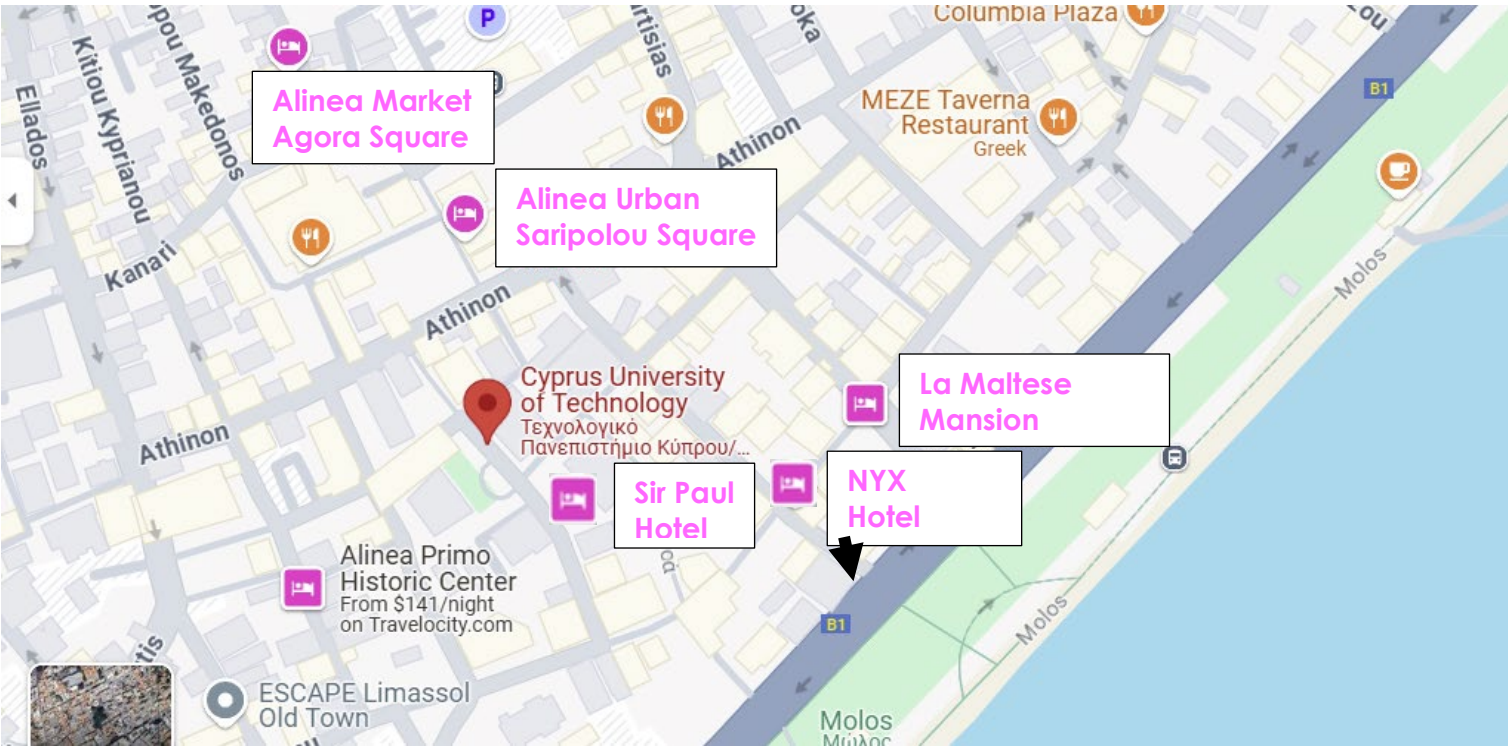

### WALKING DISTANCE TO CYPRUS UNIVERSITY OF TECHNOLOGY

HOTEL	ADDRESS	WALKING DISTANCE	HOTEL WEBSITE
Sir Paul Hotel	5 Ifigeneias Str	200M/3 MIN	<a href="https://sirpaulhotel.com">https://sirpaulhotel.com</a>
La Maltese Mansion	Ag.Andreou Anexartisias	300M/3 MIN	<a href="https://lamaltesemansion.reserve-online.net/">https://lamaltesemansion.reserve-online.net/</a>
Alinea Urban Saripolou Square	St 8, Georgiou Gennadiou	140M/2 MIN	<a href="https://alinea.com.cy/">https://alinea.com.cy/</a>
Alinea Market Agora Square	Ptolemaion 5	280M/4 MIN	<a href="https://alinea.com.cy/">https://alinea.com.cy/</a>
NYX Hotel	Anexartisias str & Christodoulou Sozou str	350M/5 MIN	<a href="https://www.nyx-hotels-cyprus.com/nyx-limassol">https://www.nyx-hotels-cyprus.com/nyx-limassol</a>

### TAXI/BOLT RIDESHARE

HOTEL	ADDRESS	DRIVING DISTANCE	HOTEL WEBSITE
Ajax Hotel	Georgiou Neophytou	4.9KM/15 MIN	<a href="https://www.ajaxhotel.com">https://www.ajaxhotel.com</a>
Pefkos CityHotel	Misiaouli & Kavazoglou	2.3KM/10 MIN	<a href="https://pefkoshotel.com/">https://pefkoshotel.com/</a>
Crowne Plaza	Promachon Eleftherias 2	3.9KM/15 MIN	<a href="https://www.crowneplaza.com">https://www.crowneplaza.com</a> (Search for Cyprus)
Atlantica Miramare Beach	Potamos Yermasoyias, 11, Amerikanas Str	5.9KM/20 MIN	<a href="https://www.atlanticahotels.com/atlantica-miramare-beach/">https://www.atlanticahotels.com/atlantica-miramare-beach/</a>
Amara Hotel	95 Amathus Avenue, Agios Tychon 4533	15.2KM/30 MIN	<a href="https://www.amarahotel.com/">https://www.amarahotel.com/</a>
Four Seasons	67/69 Amathountos Avenue	9.7KIM/25 MIN	<a href="https://fourseasons.com.cy">https://fourseasons.com.cy</a>

**HOTEL LOCATIONS (Please note: hotel locations are approximate)**