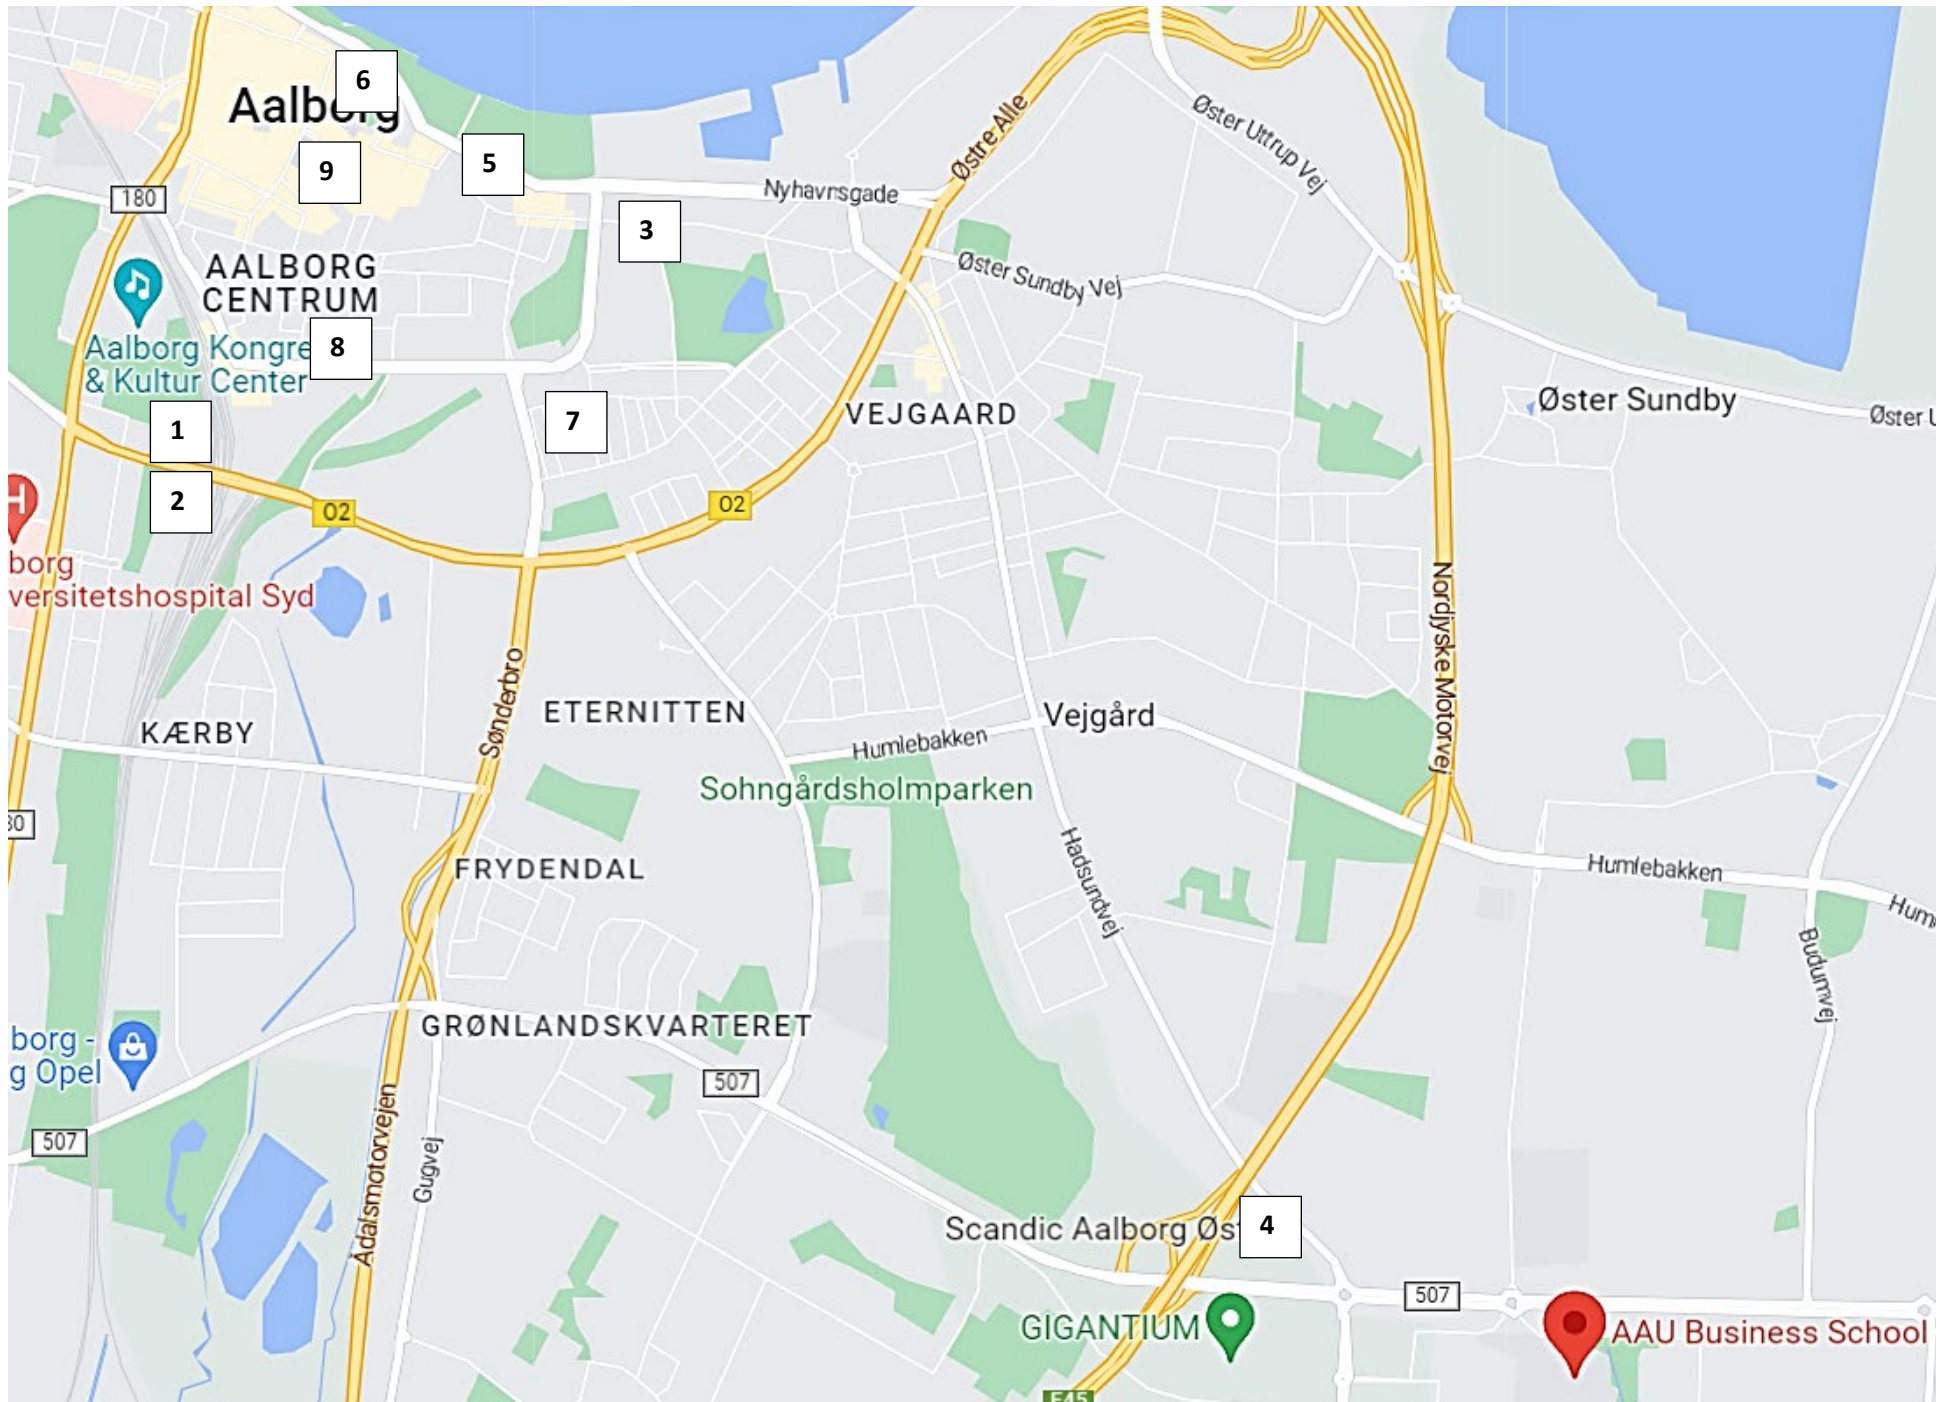

Please note: hotel locations are approximate