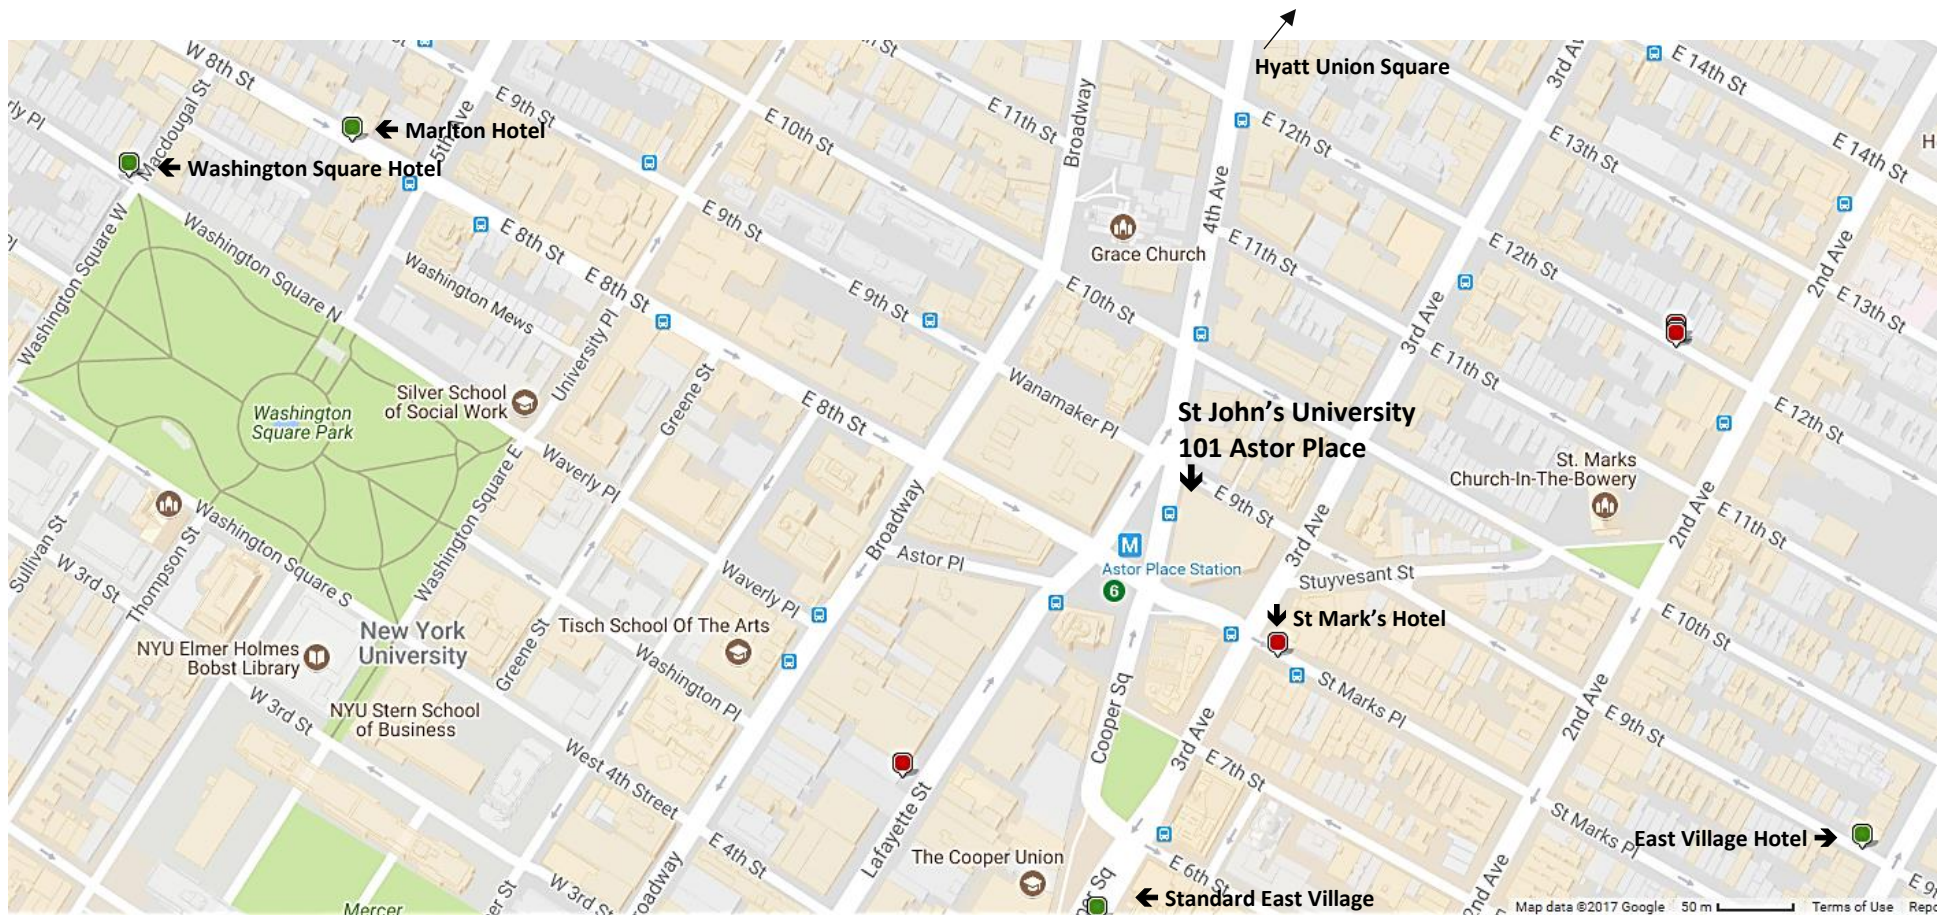

## St. John's University Area Hotels

Please note: Rates listed below are estimates only. Discounted room rates may be available from sites such as Hotels.com, Expedia.com, etc. If using a discounter hotel site, please specify "East Village" and/or "SoHo" as the neighborhoods in which to search.

### Washington Square Hotel

103 Waverly Place

[www.washingtonsquarehotel.com](http://www.washingtonsquarehotel.com)

\$272 - \$329